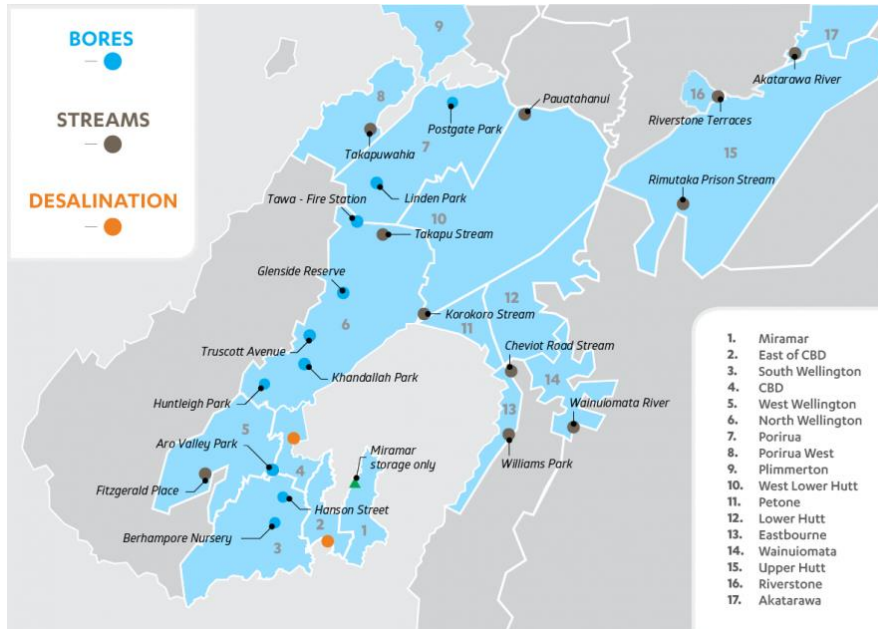

Emergency Water: Community Water Station locations in the Wellington region

Wellington City Council

There are eleven community water stations located within Wellington City. The Takapu, Khandallah, and Karori community water stations source water from nearby streams. The remaining water stations source water from emergency bores.

Linden Park Community Water Station (Linden)

Takapu Community Water Station (Takapu Road)

Tawa Fire Station Community Water Station (Lyndhurst Road, Tawa)

Glenside Reserve Community Water Station

Johnsonville Community Water Station (Truscott Avenue, Johnsonville)

Newtown Community water Station (Hanson Street, Newtown)

Berhampore Community water Station (Berhampore Nursery)

Hutt City

There are four community water stations located within Hutt City. All of these stations take water from nearby streams.

Upper Hutt City

There are three community water stations located within the Upper Hutt City. All of these stations take water from nearby streams.

Akatarawa Community Water Station (Gemstone Drive)

Rimutaka Prison Community Water Station (Rimutaka Prison)